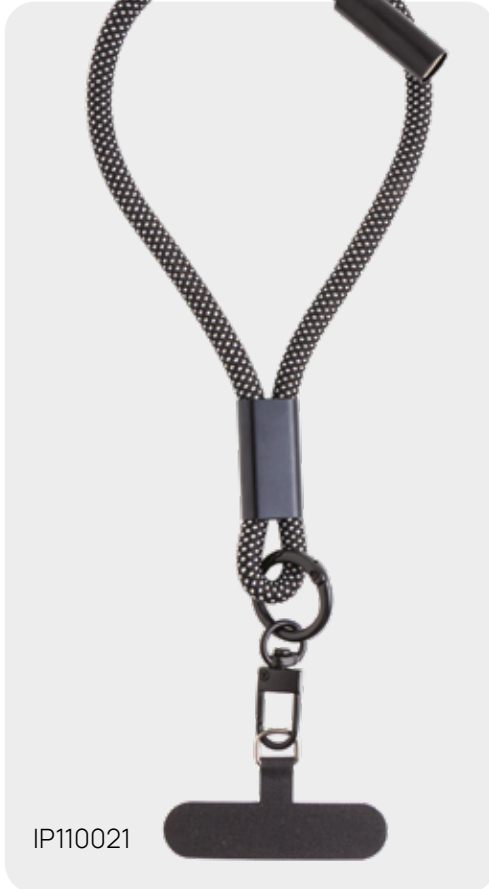

CHILI
CORPORATE GIFTS

LANYARDS
LANYARDS
pg 142

IP110021

IP

LANYARDS
LANYARDS
pg 231